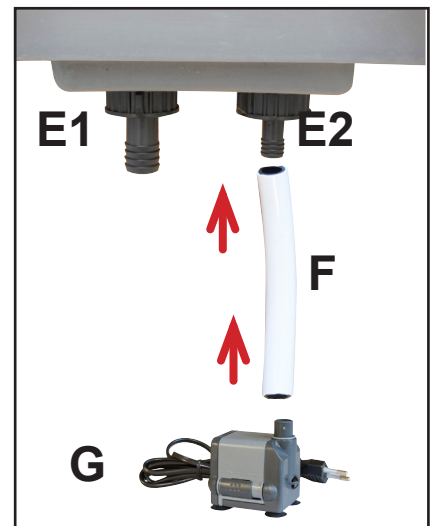

GRATIS

Flora Series
FloraGro 1/2 L
FloraMicro Hard Water 1/2 L
FloraMicro Soft Water 1/2 L
FloraBloom 1/2 L

A	B	C	D	E	F	G
CU09000	RE09000	JN01004 JN01006	TN01005	AL01025	AL11016	PM11058

C

D

⚠️ GUARANTEED ONE YEAR
YOUR PUMP IS GUARANTEED ONE YEAR FROM DATE OF PURCHASE.
It must not be opened or modified
KEEP YOUR INVOICE