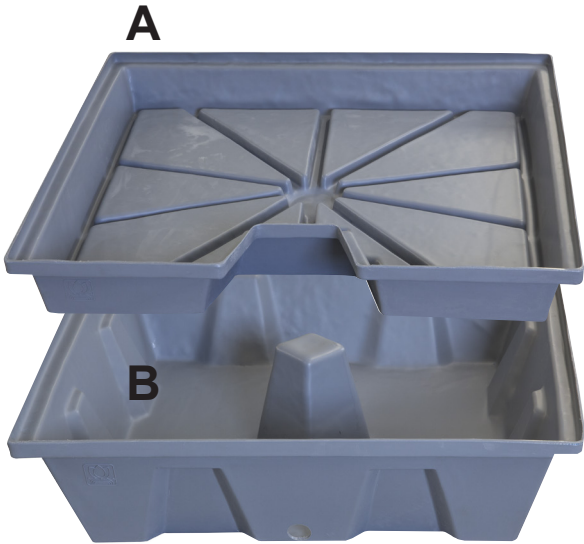

GRATIS

Flora Series
FloraGro 1/2 L
FloraMicro Hard Water 1/2 L
FloraMicro Soft Water 1/2 L
FloraBloom 1/2 L

A	B	C	D	E	F	G
CU09000	RE09000	JN01004 JN01006	TN01005	AL01025	AL11016	PM11058

C

D

⚠️ GUARANTEED ONE YEAR
YOUR PUMP IS GUARANTEED ONE YEAR FROM DATE OF PURCHASE.
It must not be opened or modified
KEEP YOUR INVOICE