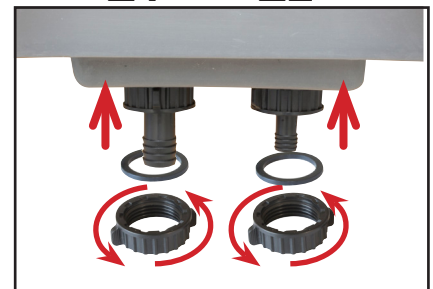

GRATIS

Flora Series
FloraGro 1/2 L
FloraMicro Hard Water 1/2 L
FloraMicro Soft Water 1/2 L
FloraBloom 1/2 L

A	B	C	D	E	F	G
CU09000	RE09000	JN01004 JN01006	TN01005	AL01025	AL11016	PM11058

C

D

⚠️ GUARANTEED ONE YEAR
YOUR PUMP IS GUARANTEED ONE YEAR FROM DATE OF PURCHASE.
It must not be opened or modified
KEEP YOUR INVOICE